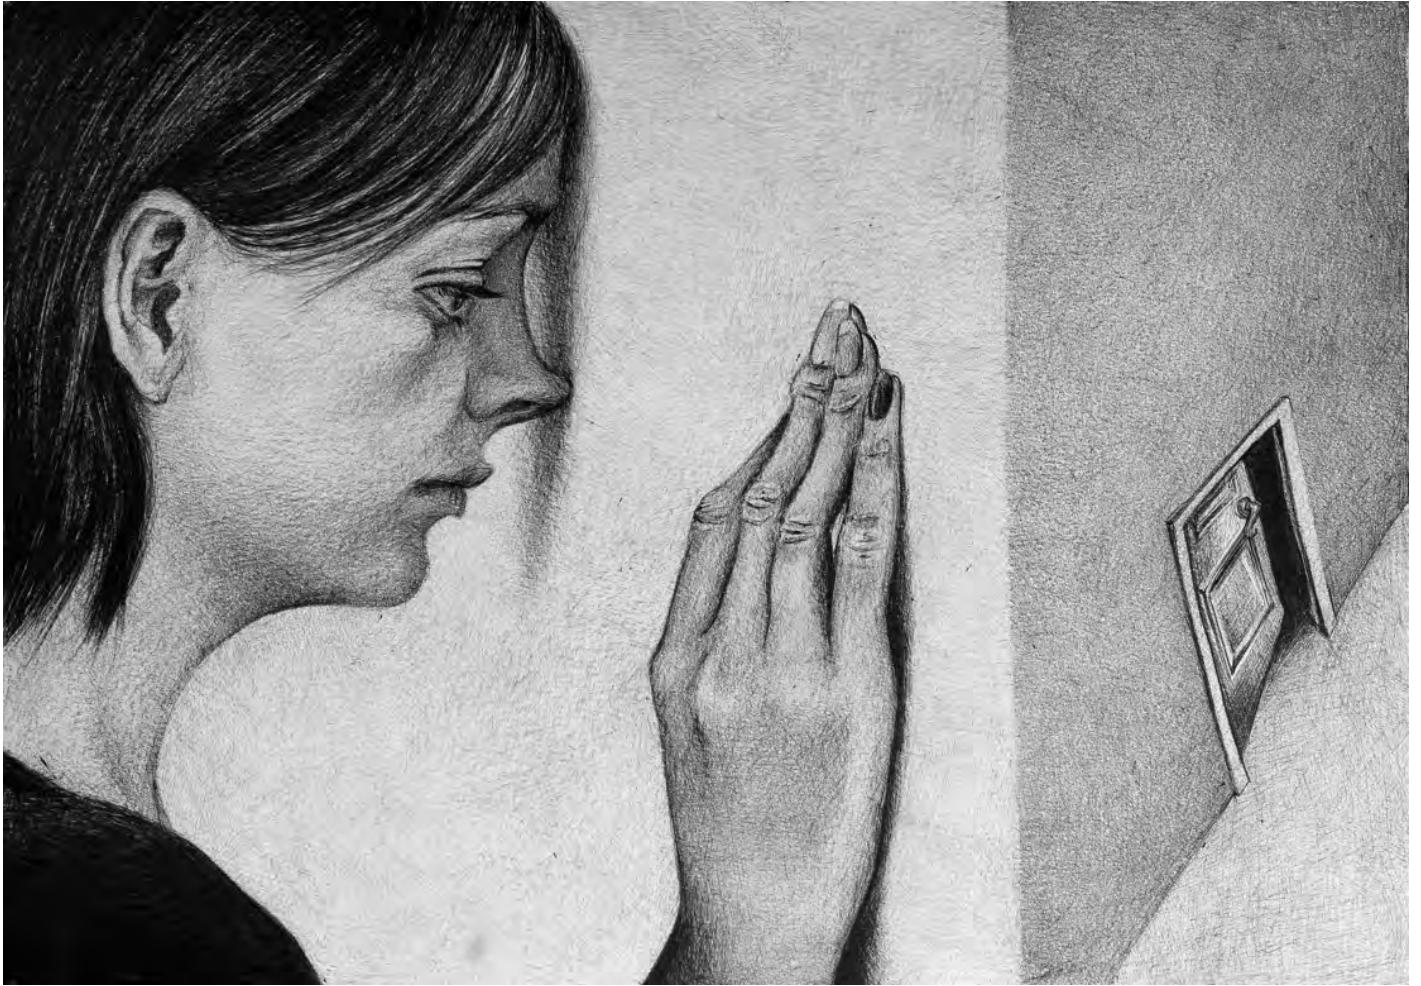

WHEN ONE DOOR CLOSES

MARIA PETROVA

OPENING: Sat 12 Mar 6-8pm

DATES: 10 Mar - 24 Mar 2022

Next Door
by Maria Petrova
Mixed Media on Paper framed
50 x 70 cm
\$1500

Just Around the Corner
by Maria Petrova
Mixed Media on Paper framed
20 x 29 cm
\$400 **SOLD**

Seemingly Simple Choice
by Maria Petrova
Ink on Paper framed
20 x 29 cm
\$400

Tyranny of Choice
by Maria Petrova
Mixed Media on Paper framed
29 x 20 cm
\$400

Going Round in Circles
by Maria Petrova
Mixed Media on Paper framed
29 x 20 cm
\$400